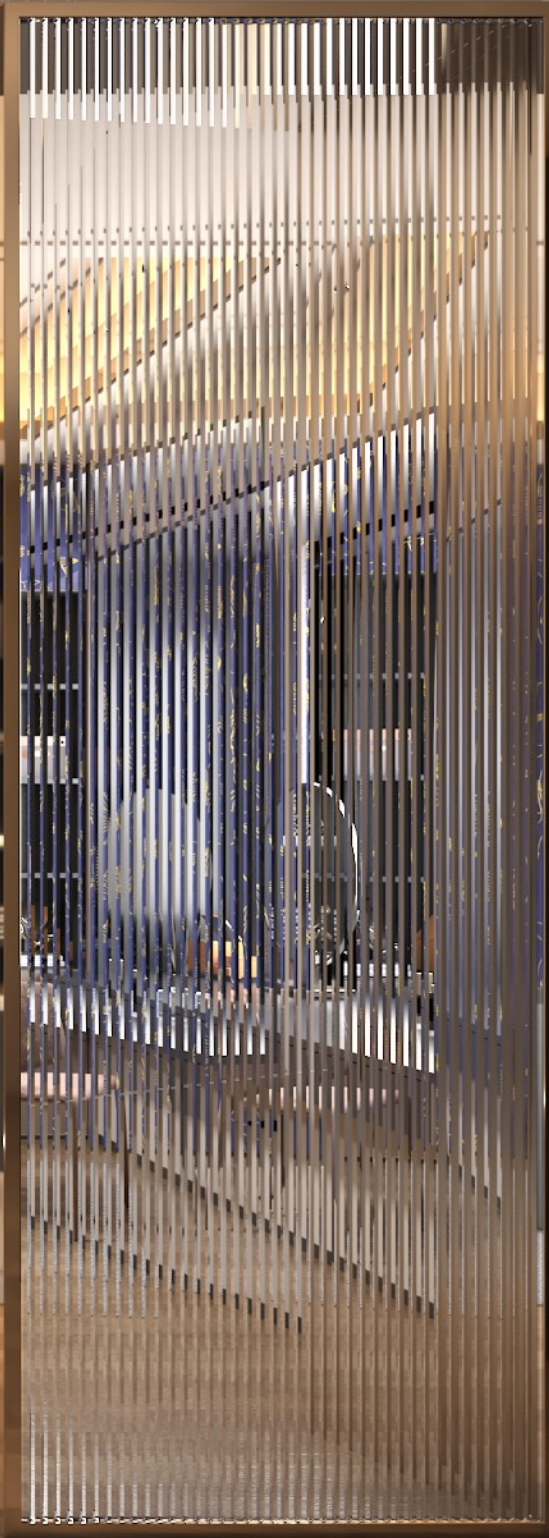

The image features a teal background with white line art of various birds in flight. The birds are depicted in various poses, some soaring with wings spread wide, others in more dynamic, curved flight paths. The line art is minimalist and elegant, capturing the essence of the birds' forms and movements. The word "SOAR" is centered in a bold, white, serif font.

SOAR

Nature & Peace

You know some birds are not meant to be caged,
their feathers are just too bright

Hope is a good thing, maybe the best of things,
and no good thing ever dies.

The image features a repeating pattern on a black background. The pattern consists of stylized yellow birds, likely doves, perched on thin, winding grey vines. The birds are depicted with detailed feather patterns. Interspersed among the vines are grey line-art flowers with multiple petals and small clusters of berries. The overall aesthetic is classic and romantic, typical of early 20th-century decorative arts.

AMOR

PETALS

The image features a repeating pattern of white flowers and leaves on a solid blue background. The flowers are stylized, with five petals and a central detail. The leaves are simple, elongated shapes. The pattern is arranged in vertical columns, with the word "BLOOM" centered in the middle.

BLOOM

FOLI

waaltzz
LUXURY WALL COVERINGS