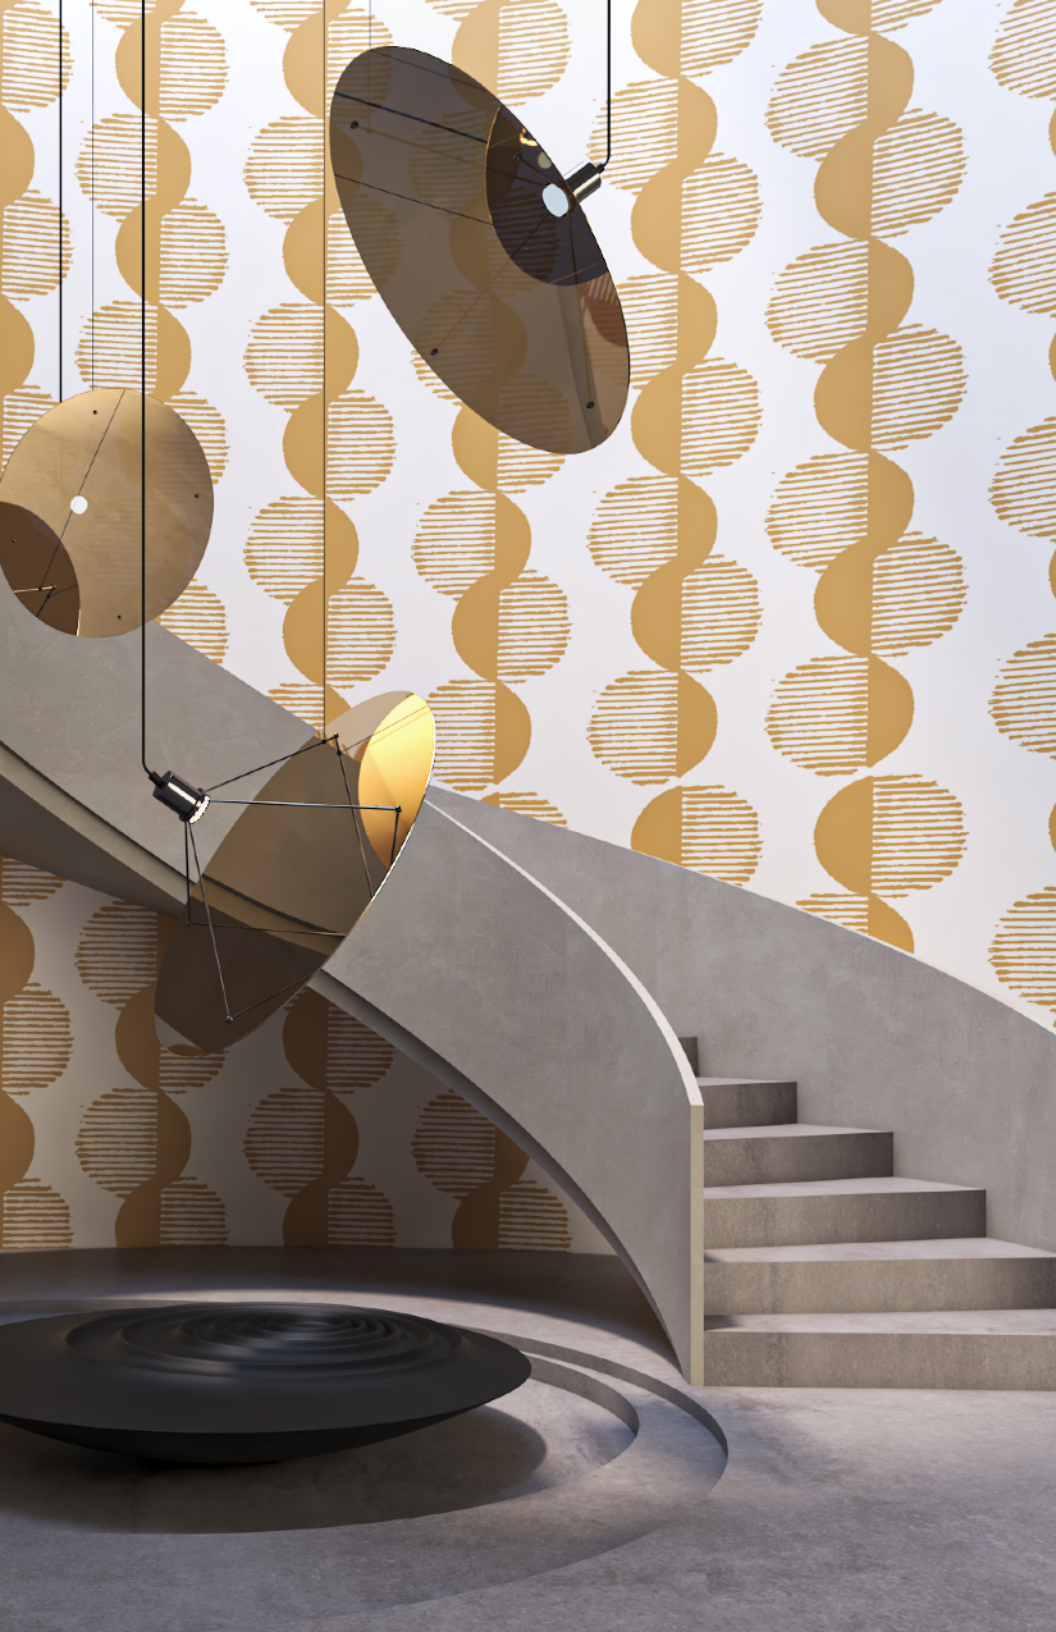

waaltzz
LUXURY WALL COVERINGS

FORMA

© waaltzz

www.waaltzz.com

Made to order

Hand painted wall coverings

Every panel unique

FORMA, where luxury meets geometry's art,
Lines, squares, and diamonds play their part.
Opulence draped in patterns neat,
In FORMA's embrace, spaces are complete.

SYMMETRA

POLY

Dark grey upper kitchen cabinets with a minimalist design.

A recessed shelf with three levels, illuminated from below. The top level holds three coffee packets. The middle level holds a white cup and saucer, and two white jars. The bottom level holds three coffee packets and four jars.

A black range hood with the brand name "Midea" visible on the left side.

A white countertop with a built-in sink and a gas stove. On the countertop, there is a white water purifier, a white coffee maker, and a green rice cooker.

Dark grey lower kitchen cabinets with a minimalist design.

A built-in oven with a black door and a control panel on the right side.

Dark grey side cabinet with a minimalist design.

ANGULA

waaltzz
LUXURY WALL COVERINGS