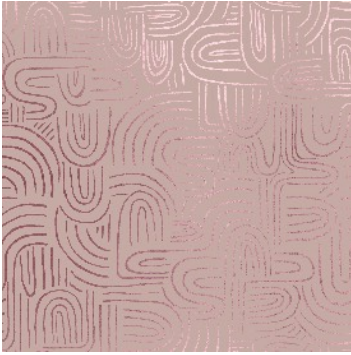

waaltzz
LUXURY WALL COVERINGS

ABSTRACTA

© waaltzz

www.waaltzz.com

Made to order

Hand painted wall coverings

Every panel unique

Abstracta's luxury, shapes unfold,
Lines and circles, stories untold.
In elegance draped, a visual delight,
Abstracta's embrace, a symphony of light.

ETHEREAL

An abstract geometric pattern composed of various shapes like rectangles, triangles, and polygons, outlined in white. The colors used are different shades of green, from light to dark, and some dark blue or black. The pattern is dense and covers the entire background.